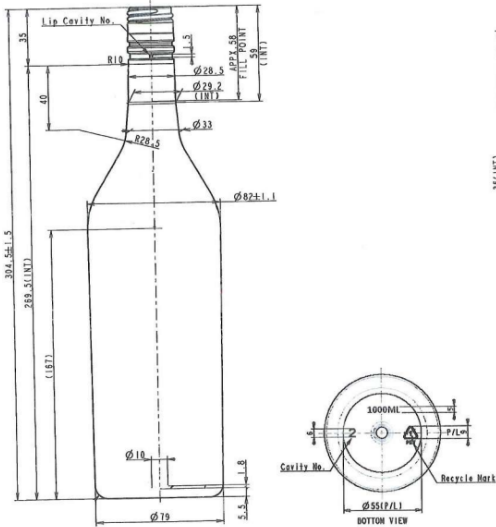

Cooper 1000

General info

Item no. (SKU):	
Family / Range:	Cooper
Capacity:	1000ml
Neck:	30/60 ROPP
Weight:	60
Shape:	Round
Material:	PET
Colour:	All Colours Available
Print Areas:	N/A
Country of Origin:	Lithuania

Packaging Info

Packed in Boxes

Box Dimensions (mm):	594 x 394 x 448
Quantity per box (pcs):	
Boxes per pallet (pcs):	
Quantity per pallet (pcs):	
Net weight (kg):	
Gross weight (kg):	
Pallet height (mm):	2400

Packed in PE bags on trays (Full pallet)

Tray dimensions (mm):	1200 x 800 x 50
Quantity per tray (pcs):	196
Quantity per PE bag (pcs):	
PE bags per tray (pcs):	
Trays per pallet (pcs):	7
Quantity per pallet (pcs):	1372
Net weight (kg):	82
Gross weight (kg):	102
Pallet height (mm):	2400